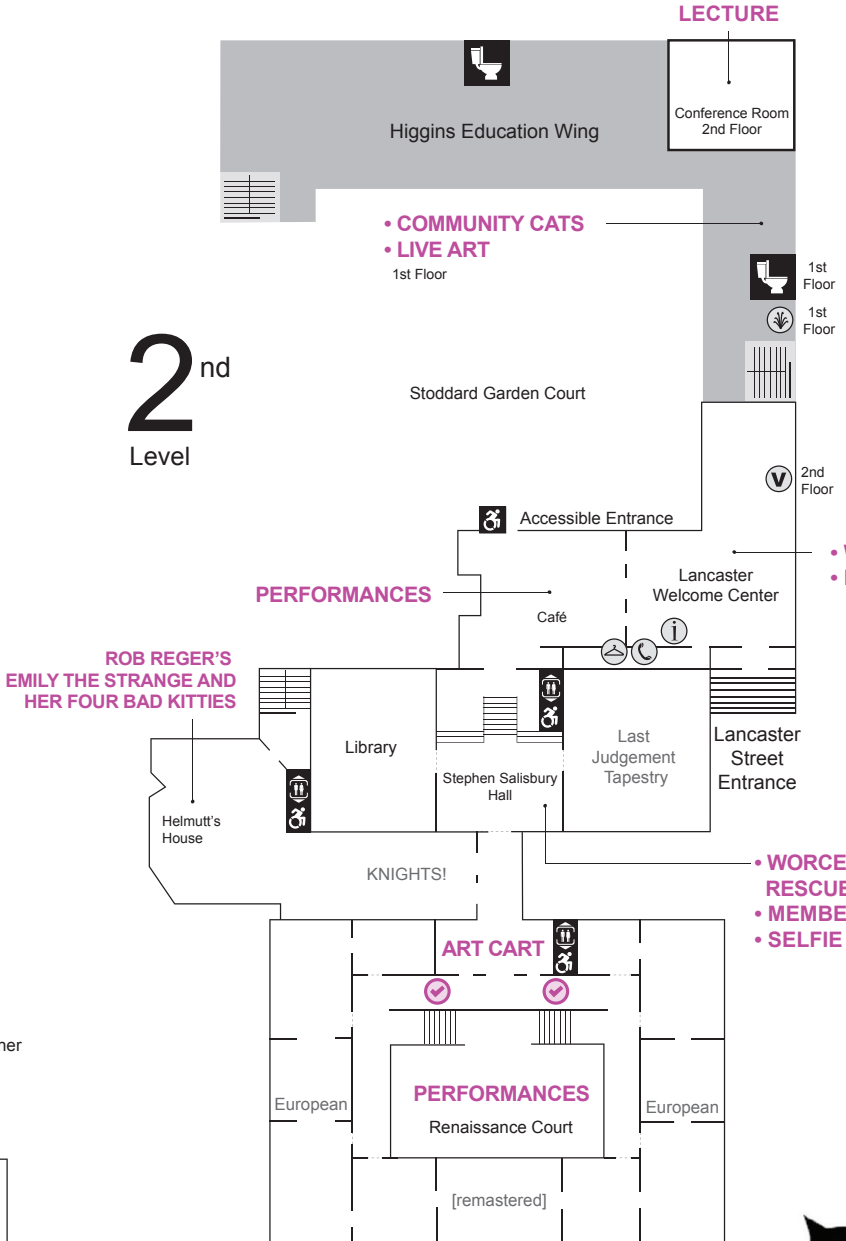

### SELFIE STATION

SALISBURY HALL (7-10:45pm)

- Selfie Station with Cat-Themed Props

### ART CARTS

OUTSIDE PDP & KNIGHTS!  
(7-10:30pm)

WORCESTER  
ART MUSEUM

Sponsored by:

Supporting sponsors:

Media Partners:

# Experience MEOW

- Access
- Information
- Rest Room
- Telephone
- Museum Shop
- Elevator
- Coat Room
- Vending
- Water Fountain
- iPad Surveys