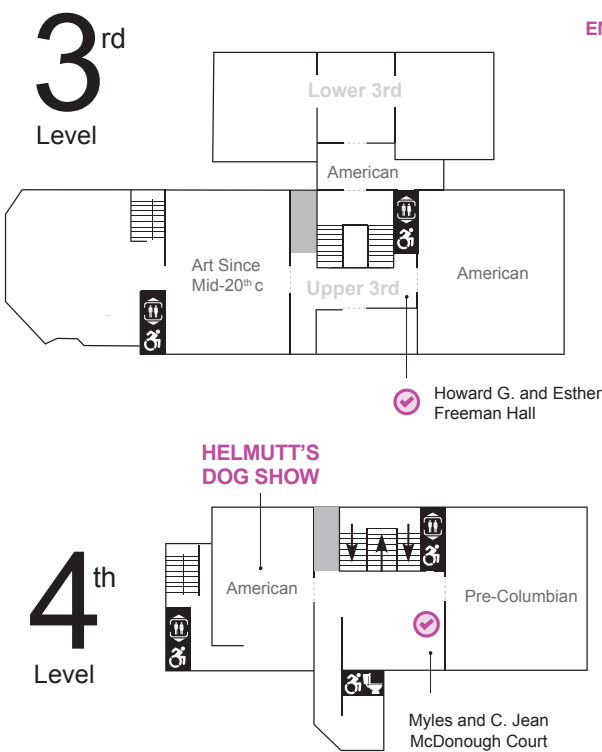

### SELFIE STATION

SALISBURY HALL (7-10:45pm)

- Selfie Station with Cat-Themed Props

### ART CARTS

OUTSIDE PDP & KNIGHTS!  
(7-10:30pm)

WORCESTER  
ART MUSEUM

Sponsored by:

Supporting sponsors:

Media Partners:

# Experience MEOW

- Access
- Information
- Rest Room
- Telephone
- Museum Shop
- Elevator
- Coat Room
- Vending
- Water Fountain
- iPad Surveys