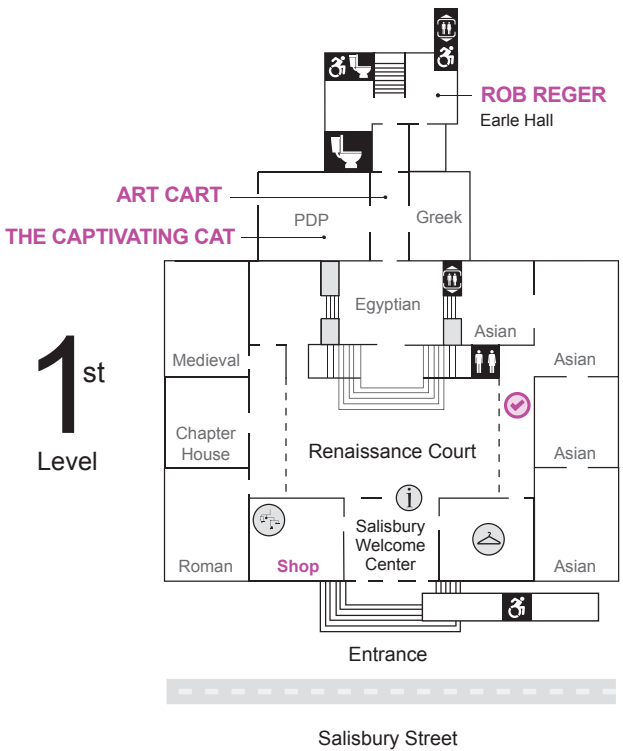

### ROAMING PERFORMERS

MUSEUM-WIDE (7-10:30pm)

- Cheshire Cat (7:15-7:45, 8:15-8:45, 9:15-9:45, 10:15-10:45pm)
- Catwoman, James Bond Villain with Cat, Cat in the Hat, Hello Kitty

### ART CARTS

OUTSIDE PDP & KNIGHTS!  
(7-10:30pm)

WORCESTER  
ART MUSEUM

Sponsored by:

Supporting sponsors:

Media Partners:

# Experience MEOW

- Access
- Information
- Rest Room
- Telephone
- Museum Shop
- Elevator
- Coat Room
- Vending
- Water Fountain
- iPad Surveys